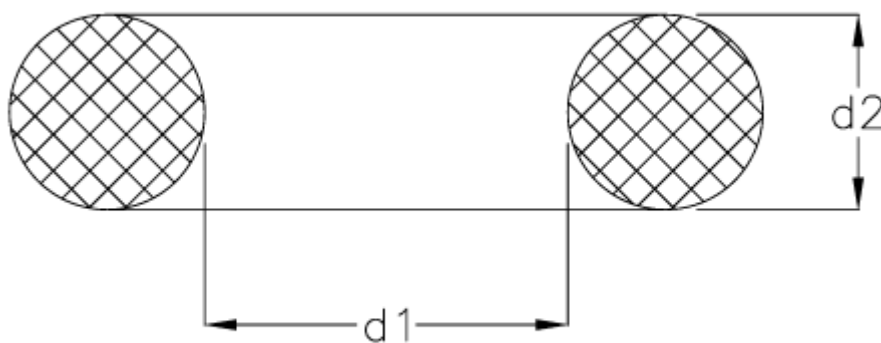

# Data Sheet

Article number: 159010000200000

Description: KLEE O-ring 10x2 NBR70 black

## Measures

---

$d1 = 10.00$

$d2 = 2.00$

Size = 10 x 2